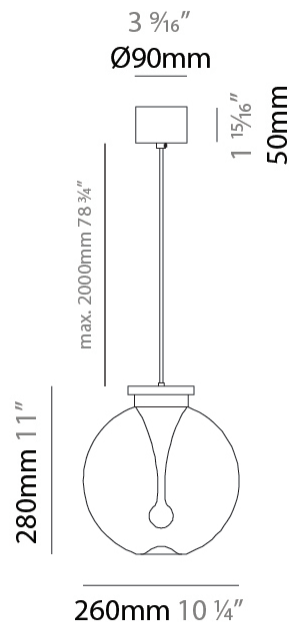

PROJECT	
TYPE	
SPECIFIER	
QUANTITY	
DATE	

LA STILLA MONOPOINT SUSPENSION

D141235-

base number	Color	Finish	Finish
	Temperature	Options	Options

- To build a product code in our configurator select the specify button on the base model # product page
- To build a manual product code on this datasheet choose from the options listed below in blue font and add the suffix to the base model #

GENERAL

Series: La Stilla
Subseries: La Stilla Monopoint
Brand: Cangini & Tucci
Division: Design
Mounting Type: Suspension
Mounting Location: Ceiling
Subcategory: Ambient

PHYSICAL

Shape: Cylinder
Diameter (mm): 260
Diameter (in): 10 3/4
Height (mm): 280
Height (in): 11
Max. Overall Height (mm): 2280
Max. Overall Height (in): 89 3/4
Light Distribution: Omnidirectional
Fixture Finish: AMB / GRN / PNK / RUB / SKB / SMK / TOB / TRA
Holder Finish: CHR / MBK / SGD / SBN
Fixture Material: Glass / Metal
Cable Details: 2.000mm / 78 3/4" - Black Rubber Cable
Upon Request: Pearl Gold finish

LED

Color Temperature (°K): 2700 / 3000
Nominal Lumen (lm): 1615
CRI: >95 CRI
Lamp Life (hrs): 50000

OPTICAL

RATINGS AND CERTIFICATIONS

Certified By: Certified for North American Standards
IP rating: IP20

GENERAL

Series: La Stilla
 Subseries: La Stilla Monopoint
 Brand: Cangini & Tucci
 Division: Design
 Mounting Type: Suspension
 Mounting Location: Ceiling
 Subcategory: Ambient

PHYSICAL

Shape: Cylinder
 Diameter (mm): 260
 Diameter (in): 10 ¼
 Height (mm): 280
 Height (in): 11
 Max. Overall Height (mm): 2280
 Max. Overall Height (in): 89 ¾
 Light Distribution: Omnidirectional
 Fixture Finish: [AMB](#) / [GRN](#) / [PNK](#) / [RUB](#) / [SKB](#) / [SMK](#) / [TOB](#) / [TRA](#)
 Holder Finish: CHR / MBK / SGD / SBN
 Fixture Material: Glass / Metal
 Cable Details: 2.000mm / 78 3/4" - Black Rubber Cable
 Upon Request: Pearl Gold finish