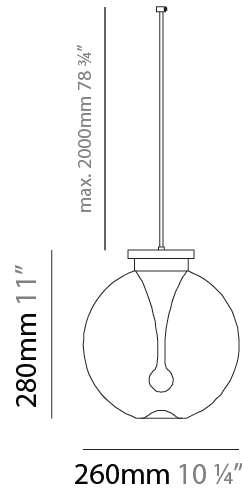

PROJECT
TYPE
SPECIFIER
QUANTITY
DATE

LA STILLA MONOPOINT SUSPENSION

D141261-

base number   Color   Finish   Finish
Temperature   Options   Options

1. To build a product code in our configurator select the specify button on the base model # product page
2. To build a manual product code on this datasheet choose from the options listed below in blue font and add the suffix to the base model #

GENERAL

Series: La Stilla
Subseries: La Stilla Monopoint
Brand: Cangini & Tucci
Division: Design
Mounting Type: Suspension
Mounting Location: Ceiling
Subcategory: Ambient

PHYSICAL

Shape: Cylinder
Diameter (mm): 260
Diameter (in): 10 ¼
Height (mm): 280
Height (in): 11
Max. Overall Height (mm): 2280
Max. Overall Height (in): 89 ¾
Light Distribution: Omnidirectional
Fixture Finish: [AMB](#) / [GRN](#) / [PNK](#) / [RUB](#) / [SKB](#) / [SMK](#) / [TOB](#) / [TRA](#)
Holder Finish: CHR / MBK / SGD / SBN
Fixture Material: Glass / Metal
Cable Details: 2.000mm / 78 3/4" - Black Rubber Cable
Upon Request: Pearl Gold finish

ELECTRICAL

Lamp Type: LED
Input Wattage (W): 14
Total Output Wattage (W): 12
Dimming: Non-Dimming / Phase Dimming (120vac Only)
Driver Included: No
Input Voltage (V): 120
Constant Current (MA): 350mA
Upon Request: 0-10V Dimming

LED

Color Temperature (°K): [2700](#) / [3000](#)
Nominal Lumen (lm): 1615
CRI: >95 CRI
Lamp Life (hrs): 50000

OPTICAL

RATINGS AND CERTIFICATIONS

Certified By: Certified for North American Standards
IP rating: IP20