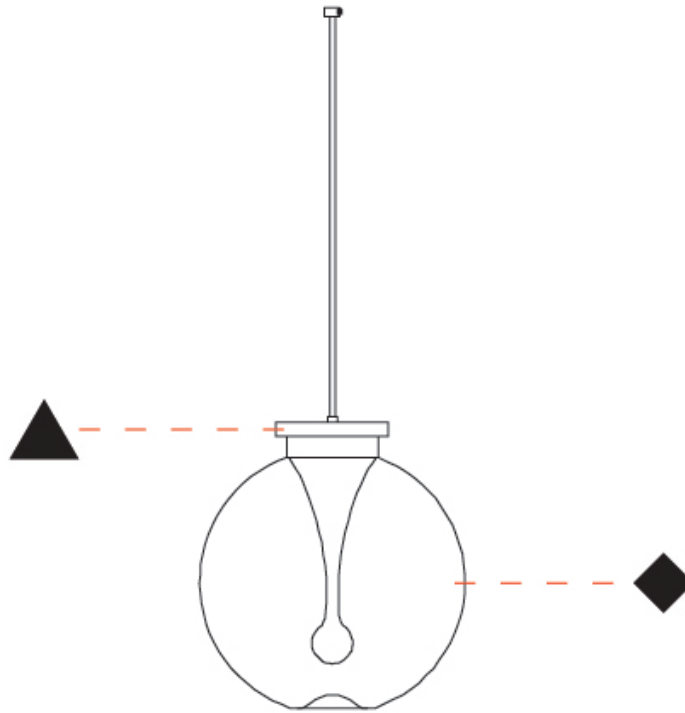

LA STILLA MONOPOINT SUSPENSION

D141261-

PROJECT

TYPE

SPECIFIER

QUANTITY

DATE

D