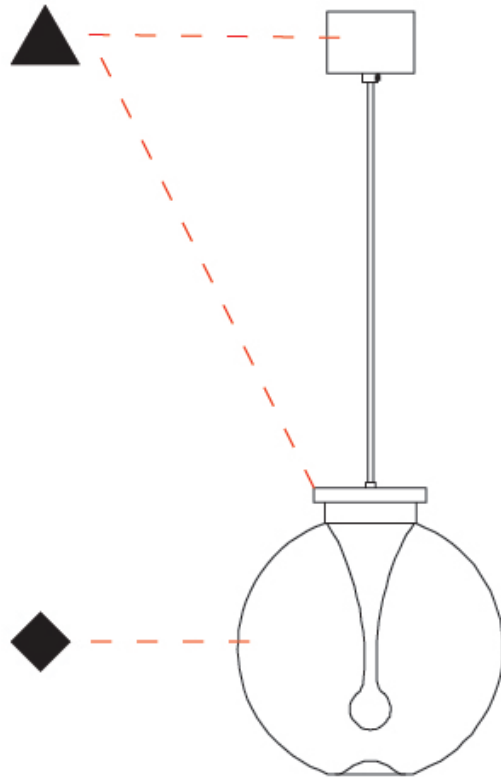

LA STILLA MONOPOINT SUSPENSION

D141235-

PROJECT

TYPE

SPECIFIER

QUANTITY

DATE

D